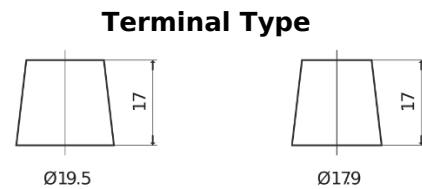

**Product overview**

Batteries for Trucks, Buses, Construction, Agriculture

**PowerPRO Agri&Construction CJ1523**

Part number	CJ1523
Technology	Flooded
EAN/GTIN	3661024016742
Voltage	12 V
Capacity	152 Ah
CCA	1130 A
Length	513 mm
Width	189 mm
Height	223 mm
Box size	D04
Polarity	ETN 3
Terminal Type	EN taper post
Hold Down	B0
Weights (subject of variation)	40.30 kg