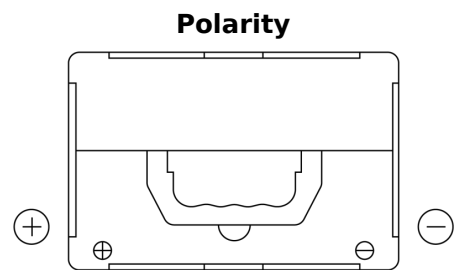

Product overview

Batteries for Cars

Excell EB558

| | |
|--------------------------------|--------------------------|
| Part number | EB558 |
| Technology | Flooded |
| EAN/GTIN | 3661024037419 |
| Voltage | 12 V |
| Capacity | 55.0 Ah |
| CCA | 620 A |
| Length | 230 mm |
| Width | 180 mm |
| Height | 186 mm |
| Box size | G75 |
| Polarity | ETN 1 |
| Terminal Type | SAE S 3/8" side Terminal |
| Hold Down | B7 |
| Weights (subject of variation) | 14.20 kg |