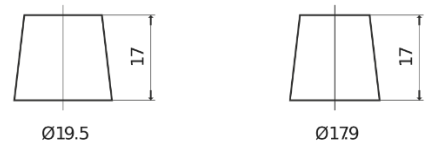

**Product overview**

Batteries for Cars

**Plus CB454**

Part number	CB454
Technology	Flooded
EAN/GTIN	3661024014373
Voltage	12 V
Capacity	45 Ah
CCA	330 A
Length	237 mm
Width	127 mm
Height	227 mm
Box size	B24
Polarity	ETN 0
Terminal Type	EN taper post
Hold Down	B0
Weights (subject of variation)	11.40 kg

**Polarity**

**Terminal Type**

Positive Terminal

Negative Terminal

**Hold Down**

Design, features and specifications are subject to change without notice. We disclaim any representation or warranty, express or implied, concerning the data or recommendations, and in no event shall be liable for any loss or damage claimed to have arisen as a result. Some products may not be available in your local market.