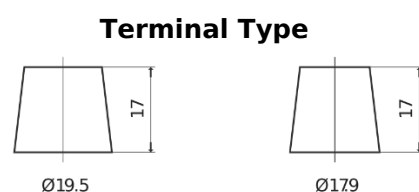

Product overview

Batteries for Trucks, Buses, Construction, Agriculture

PowerPRO TF1453

Part number	TF1453
Technology	Flooded
EAN/GTIN	3661024055307
Voltage	12 V
Capacity	145 Ah
CCA	900 A
Length	513 mm
Width	189 mm
Height	223 mm
Box size	D04
Polarity	ETN 3
Terminal Type	EN taper post
Hold Down	B0
Weights (subject of variation)	35.90 kg