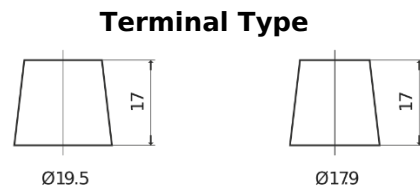

**Product overview**

Batteries for Trucks, Buses, Construction, Agriculture

**PowerPRO FF1453**

Part number	FF1453
Technology	Flooded
EAN/GTIN	3661024045308
Voltage	12 V
Capacity	145 Ah
CCA	900 A
Length	513 mm
Width	189 mm
Height	223 mm
Box size	D04
Polarity	ETN 3
Terminal Type	EN taper post
Hold Down	B0
Weights (subject of variation)	35.90 kg