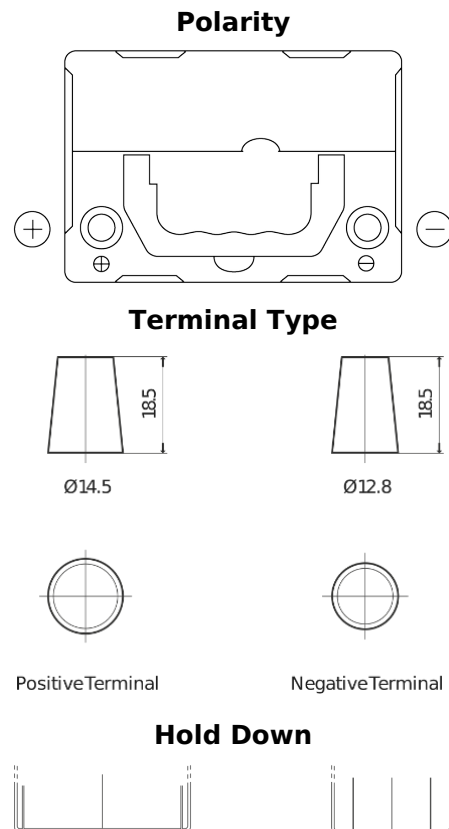

**Product overview**

Batteries for Cars

**Excell EB357**

Part number	EB357
Technology	Flooded
EAN/GTIN	3661024034340
Voltage	12 V
Capacity	35.0 Ah
CCA	240 A
Length	187 mm
Width	127 mm
Height	220 mm
Box size	B19
Polarity	ETN 1
Terminal Type	JIS taper post
Hold Down	B0
Weights (subject of variation)	8.90 kg