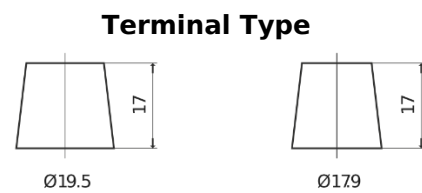

**Product overview**

Batteries for Trucks, Buses, Construction, Agriculture

**StartPRO TG1403**

Part number	TG1403
Technology	Flooded
EAN/GTIN	3661024055420
Voltage	12 V
Capacity	140 Ah
CCA	800 A
Length	513 mm
Width	189 mm
Height	223 mm
Box size	D04
Polarity	ETN 3
Terminal Type	EN taper post
Hold Down	B0
Weights (subject of variation)	34.10 kg