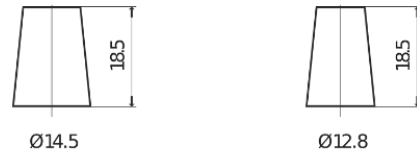

Terminal Type