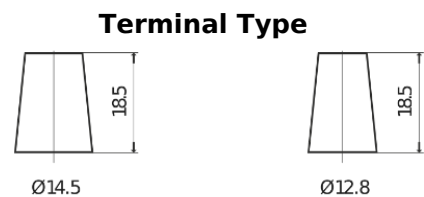

**Product overview**

Batteries for Cars

**Excell EB357**

Part number	EB357
Technology	Flooded
EAN/GTIN	3661024034340
Voltage	12 V
Capacity	35.0 Ah
CCA	240 A
Length	187 mm
Width	127 mm
Height	220 mm
Box size	B19
Polarity	ETN 1
Terminal Type	JIS taper post
Hold Down	B0
Weights (subject of variation)	8.90 kg