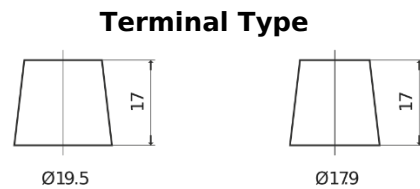

**Product overview**

Batteries for Trucks, Buses, Construction, Agriculture

**StartPRO FG1403**

Part number	FG1403
Technology	Flooded
EAN/GTIN	3661024045421
Voltage	12 V
Capacity	140 Ah
CCA	800 A
Length	513 mm
Width	189 mm
Height	223 mm
Box size	D04
Polarity	ETN 3
Terminal Type	EN taper post
Hold Down	B0
Weights (subject of variation)	34.10 kg