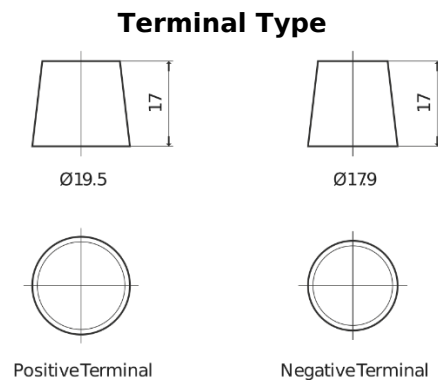

Product overview

Batteries for Marine and Leisure

Start EN900

Part number	EN900
Technology	Flooded
EAN/GTIN	3661024036061
Voltage	12 V
Capacity	140 Ah
CCA	800 A
MCA	900
Length	513 mm
Width	189 mm
Height	223 mm
Box size	D04
Polarity	ETN 3
Terminal Type	EN taper post
Hold Down	B0
Weights (subject of variation)	34.10 kg