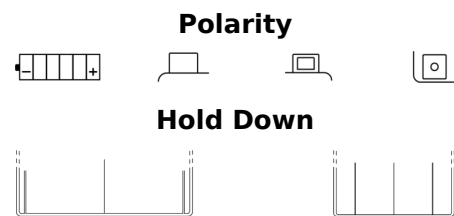

Product overview

Batteries for Motorcycles, ATVs, Snowmobiles, Garden

Conventional EB14L-A2

Part number	EB14L-A2
Technology	Flooded
EAN/GTIN	3661024033398
Voltage	12 V
Capacity	14.0 Ah
CCA	145 A
Length	135 mm
Width	90 mm
Height	165 mm
Box size	C49
Polarity	ETN 0
Terminal Type	M08
Hold Down	B0
Weights (subject of variation)	4.60 kg