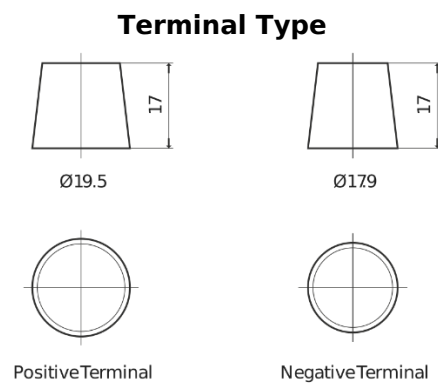

Product overview

Batteries for Trucks, Buses, Construction, Agriculture

StartPRO FG1203

| | |
|--------------------------------|---------------|
| Part number | FG1203 |
| Technology | Flooded |
| EAN/GTIN | 3661024046541 |
| Voltage | 12 V |
| Capacity | 120 Ah |
| CCA | 680 A |
| Length | 513 mm |
| Width | 189 mm |
| Height | 223 mm |
| Box size | D04 |
| Polarity | ETN 3 |
| Terminal Type | EN taper post |
| Hold Down | B0 |
| Weights (subject of variation) | 32.50 kg |