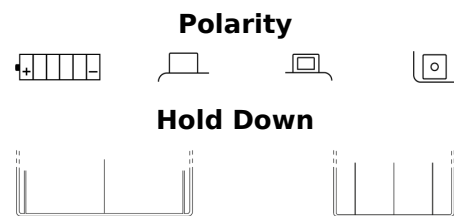

Product overview

Batteries for Motorcycles, ATVs, Snowmobiles, Garden

Conventional EB14-A2

Part number	EB14-A2
Technology	Flooded
EAN/GTIN	3661024033404
Voltage	12 V
Capacity	14.0 Ah
CCA	145 A
Length	135 mm
Width	90 mm
Height	165 mm
Box size	C49
Polarity	ETN 1
Terminal Type	M08
Hold Down	B0
Weights (subject of variation)	4.60 kg