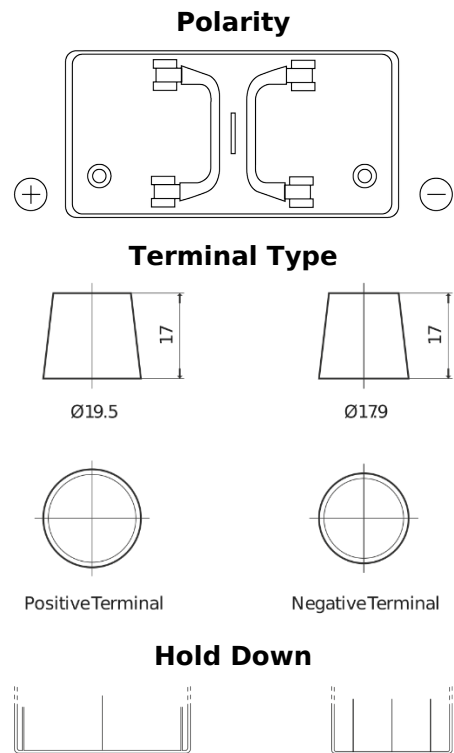

Product overview

Batteries for Trucks, Buses, Construction, Agriculture

PowerPRO TF1251

Part number	TF1251
Technology	Flooded
EAN/GTIN	3661024057684
Voltage	12 V
Capacity	125 Ah
CCA	850 A
Length	349 mm
Width	175 mm
Height	285 mm
Box size	D03
Polarity	ETN 1
Terminal Type	EN taper post
Hold Down	B0
Weights (subject of variation)	31.00 kg