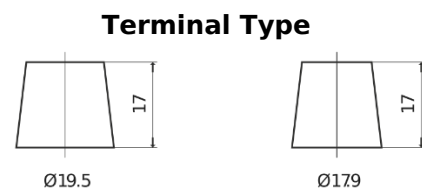

**Product overview**

Batteries for Trucks, Buses, Construction, Agriculture

**PowerPRO EF1251**

Part number	EF1251
Technology	Flooded
EAN/GTIN	3661024037952
Voltage	12 V
Capacity	125 Ah
CCA	850 A
Length	349 mm
Width	175 mm
Height	285 mm
Box size	D03
Polarity	ETN 1
Terminal Type	EN taper post
Hold Down	B0
Weights (subject of variation)	31.00 kg