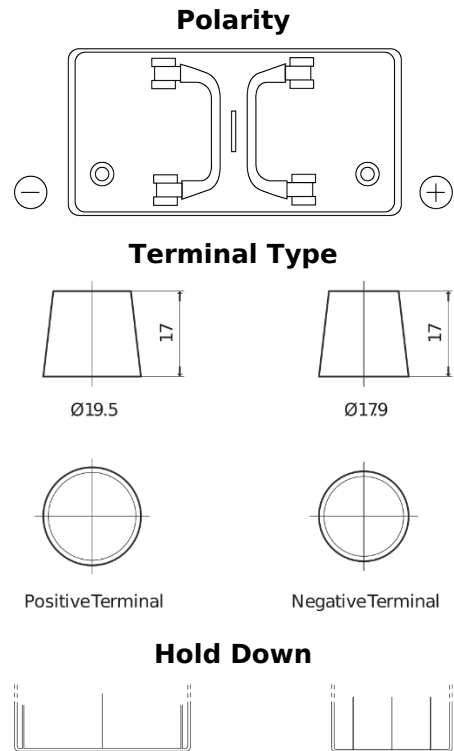

**Product overview**

Batteries for Trucks, Buses, Construction, Agriculture

**PowerPRO TF1250**

Part number	TF1250
Technology	Flooded
EAN/GTIN	3661024057677
Voltage	12 V
Capacity	125 Ah
CCA	850 A
Length	349 mm
Width	175 mm
Height	285 mm
Box size	D03
Polarity	ETN 0
Terminal Type	EN taper post
Hold Down	B0
Weights (subject of variation)	31.00 kg