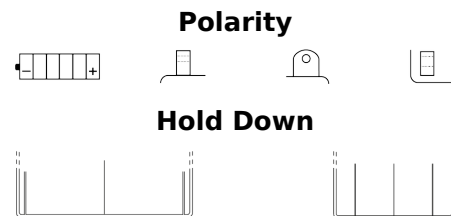

Product overview

Batteries for Motorcycles, ATVs, Snowmobiles, Garden

Conventional 12N24-3A

| | |
|--------------------------------|---------------|
| Part number | 12N24-3A |
| Technology | Flooded |
| EAN/GTIN | 3661024033541 |
| Voltage | 12 V |
| Capacity | 24.0 Ah |
| CCA | 220 A |
| Length | 185 mm |
| Width | 125 mm |
| Height | 175 mm |
| Box size | C67 |
| Polarity | ETN 0 |
| Terminal Type | M03 |
| Hold Down | B0 |
| Weights (subject of variation) | 8.00 kg |