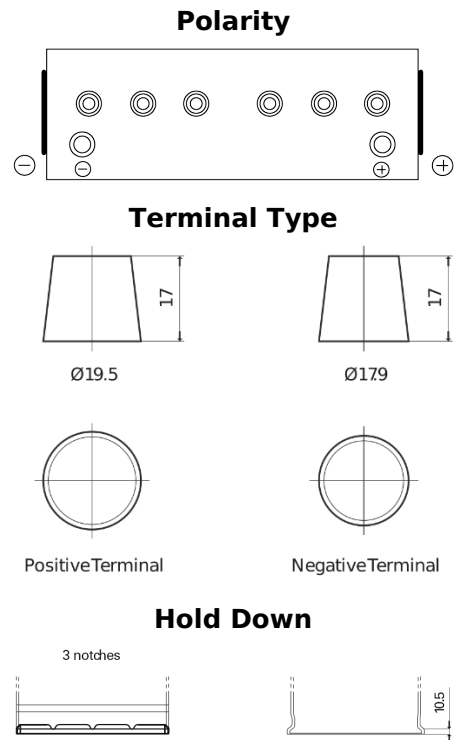

Product overview

Batteries for Trucks, Buses, Construction, Agriculture

StartPRO FG1402

| | |
|--------------------------------|---------------|
| Part number | FG1402 |
| Technology | Flooded |
| EAN/GTIN | 3661024045346 |
| Voltage | 12 V |
| Capacity | 140 Ah |
| CCA | 900 A |
| Length | 508 mm |
| Width | 175 mm |
| Height | 205 mm |
| Box size | ATM |
| Polarity | ETN 0 |
| Terminal Type | EN taper post |
| Hold Down | B1 |
| Weights (subject of variation) | 33.80 kg |