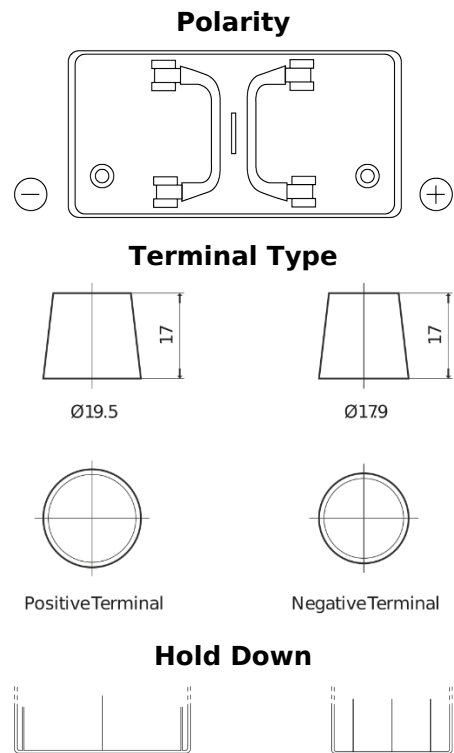

Product overview

Batteries for Trucks, Buses, Construction, Agriculture

PowerPRO CF1250

Part number	CF1250
Technology	Flooded
EAN/GTIN	3661024017060
Voltage	12 V
Capacity	125 Ah
CCA	850 A
Length	349 mm
Width	175 mm
Height	285 mm
Box size	D03
Polarity	ETN 0
Terminal Type	EN taper post
Hold Down	B0
Weights (subject of variation)	31.00 kg