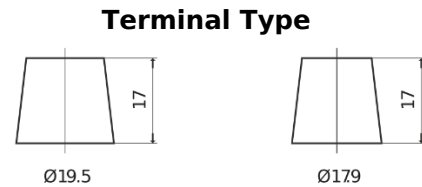

Product overview

Batteries for Cars

Premium EA954

Part number	EA954
Technology	Flooded
EAN/GTIN	3661024034180
Voltage	12 V
Capacity	95.0 Ah
CCA	800 A
Length	306 mm
Width	173 mm
Height	222 mm
Box size	D31
Polarity	ETN 0
Terminal Type	EN taper post
Hold Down	Korean B1
Weights (subject of variation)	21.40 kg