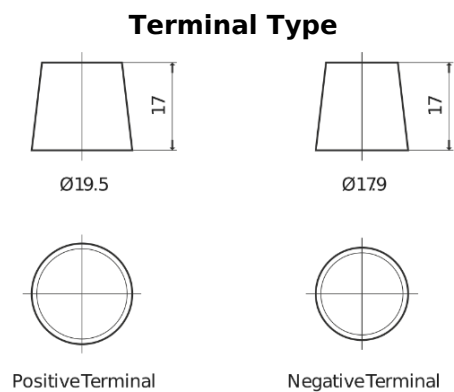

Product overview

Batteries for Cars

Premium EA954

Part number	EA954
Technology	Flooded
EAN/GTIN	3661024034180
Voltage	12 V
Capacity	95.0 Ah
CCA	800 A
Length	306 mm
Width	173 mm
Height	222 mm
Box size	D31
Polarity	ETN 0
Terminal Type	EN taper post
Hold Down	Korean B1
Weights (subject of variation)	21.40 kg