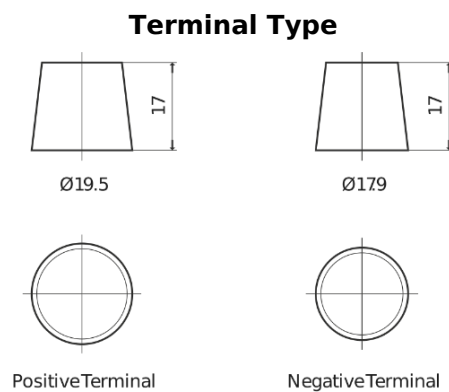

Product overview

Batteries for Cars

Premium EA954

Part number	EA954
Technology	Flooded
EAN/GTIN	3661024034180
Voltage	12 V
Capacity	95.0 Ah
CCA	800 A
Length	306 mm
Width	173 mm
Height	222 mm
Box size	D31
Polarity	ETN 0
Terminal Type	EN taper post
Hold Down	Korean B1
Weights (subject of variation)	21.40 kg