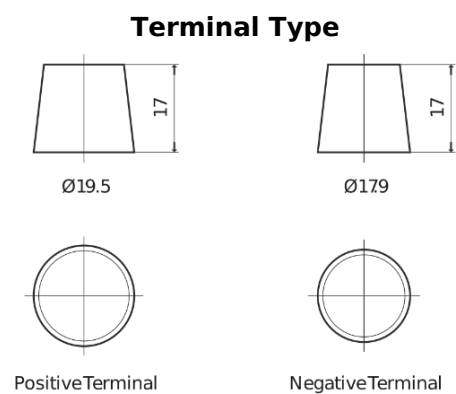

Product overview

Batteries for Cars

Premium EA954

Part number	EA954
Technology	Flooded
EAN/GTIN	3661024034180
Voltage	12 V
Capacity	95.0 Ah
CCA	800 A
Length	306 mm
Width	173 mm
Height	222 mm
Box size	D31
Polarity	ETN 0
Terminal Type	EN taper post
Hold Down	Korean B1
Weights (subject of variation)	21.40 kg