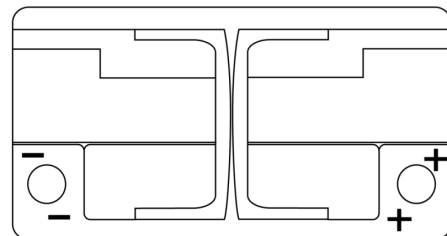

**Product overview**

Batteries for Cars

**Premium EA900**

Part number	EA900
Technology	Flooded
EAN/GTIN	3661024036450
Voltage	12 V
Capacity	90.0 Ah
CCA	720 A
Length	315 mm
Width	175 mm
Height	190 mm
Box size	L04
Polarity	ETN 0
Terminal Type	EN taper post
Hold Down	B13
Weights (subject of variation)	19.70 kg

**Polarity**

**Terminal Type**

Positive Terminal

Negative Terminal

**Hold Down**

Design, features and specifications are subject to change without notice. We disclaim any representation or warranty, express or implied, concerning the data or recommendations, and in no event shall be liable for any loss or damage claimed to have arisen as a result. Some products may not be available in your local market.