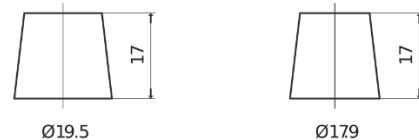

Terminal Type