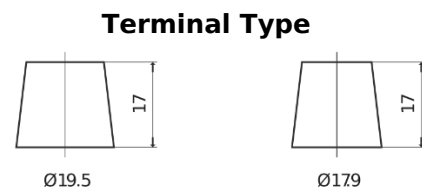

**Product overview**

Batteries for Marine and Leisure

**Dual ER600**

Part number	ER600
Technology	Flooded
EAN/GTIN	3661024037969
Voltage	12 V
Capacity	120 Ah
CCA	800 A
Length	349 mm
Width	175 mm
Height	285 mm
Box size	D03
Polarity	ETN 1
Terminal Type	EN taper post
Hold Down	B0
Weights (subject of variation)	31.40 kg