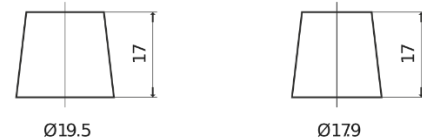

**Product overview**

Batteries for Cars

**Premium EA770**

Part number	EA770
Technology	Flooded
EAN/GTIN	3661024034241
Voltage	12 V
Capacity	77.0 Ah
CCA	760 A
Length	278 mm
Width	175 mm
Height	190 mm
Box size	L03
Polarity	ETN 0
Terminal Type	EN taper post
Hold Down	B13
Weights (subject of variation)	17.50 kg

**Polarity**

**Terminal Type**

Positive Terminal

Negative Terminal

**Hold Down**

Design, features and specifications are subject to change without notice. We disclaim any representation or warranty, express or implied, concerning the data or recommendations, and in no event shall be liable for any loss or damage claimed to have arisen as a result. Some products may not be available in your local market.