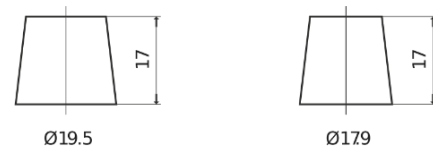

**Product overview**

Batteries for Cars

**Premium EA770**

Part number	EA770
Technology	Flooded
EAN/GTIN	3661024034241
Voltage	12 V
Capacity	77.0 Ah
CCA	760 A
Length	278 mm
Width	175 mm
Height	190 mm
Box size	L03
Polarity	ETN 0
Terminal Type	EN taper post
Hold Down	B13
Weights (subject of variation)	17.50 kg

**Polarity**

**Terminal Type**

Positive Terminal

Negative Terminal

**Hold Down**

Design, features and specifications are subject to change without notice. We disclaim any representation or warranty, express or implied, concerning the data or recommendations, and in no event shall be liable for any loss or damage claimed to have arisen as a result. Some products may not be available in your local market.