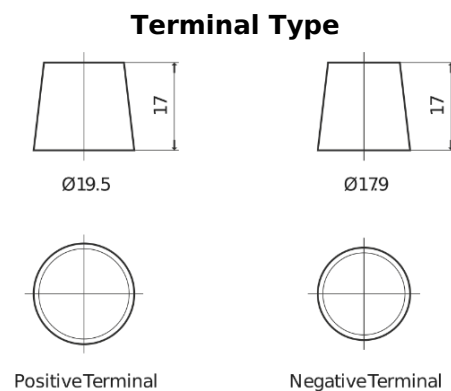

Product overview

Batteries for Cars

Premium EA755

Part number	EA755
Technology	Flooded
EAN/GTIN	3661024034173
Voltage	12 V
Capacity	75.0 Ah
CCA	630 A
Length	270 mm
Width	173 mm
Height	222 mm
Box size	D26
Polarity	ETN 1
Terminal Type	EN taper post
Hold Down	Korean B1+B6
Weights (subject of variation)	17.40 kg