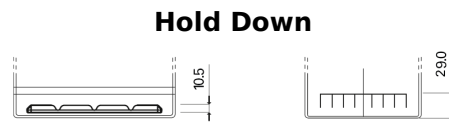

**Product overview**

Batteries for Cars

**Premium EA755**

Part number	EA755
Technology	Flooded
EAN/GTIN	3661024034173
Voltage	12 V
Capacity	75.0 Ah
CCA	630 A
Length	270 mm
Width	173 mm
Height	222 mm
Box size	D26
Polarity	ETN 1
Terminal Type	EN taper post
Hold Down	Korean B1+B6
Weights (subject of variation)	17.40 kg