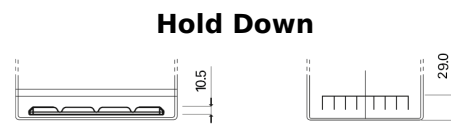

**Product overview**

Batteries for Cars

**Premium EA754**

Part number	EA754
Technology	Flooded
EAN/GTIN	3661024034166
Voltage	12 V
Capacity	75.0 Ah
CCA	630 A
Length	270 mm
Width	173 mm
Height	222 mm
Box size	D26
Polarity	ETN 0
Terminal Type	EN taper post
Hold Down	Korean B1+B6
Weights (subject of variation)	17.40 kg