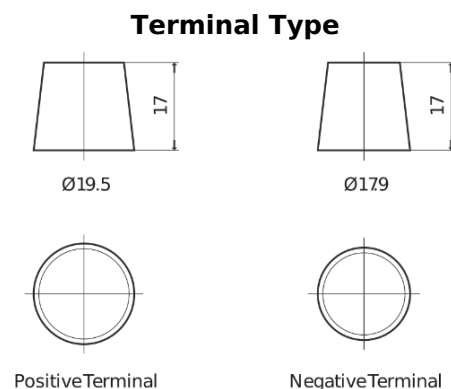

**Product overview**

Batteries for Cars

**Premium EA754**

Part number	EA754
Technology	Flooded
EAN/GTIN	3661024034166
Voltage	12 V
Capacity	75.0 Ah
CCA	630 A
Length	270 mm
Width	173 mm
Height	222 mm
Box size	D26
Polarity	ETN 0
Terminal Type	EN taper post
Hold Down	Korean B1+B6
Weights (subject of variation)	17.40 kg