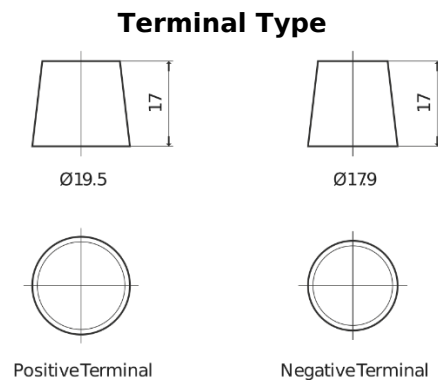

Product overview

Batteries for Cars

Premium EA754

Part number	EA754
Technology	Flooded
EAN/GTIN	3661024034166
Voltage	12 V
Capacity	75.0 Ah
CCA	630 A
Length	270 mm
Width	173 mm
Height	222 mm
Box size	D26
Polarity	ETN 0
Terminal Type	EN taper post
Hold Down	Korean B1+B6
Weights (subject of variation)	17.40 kg