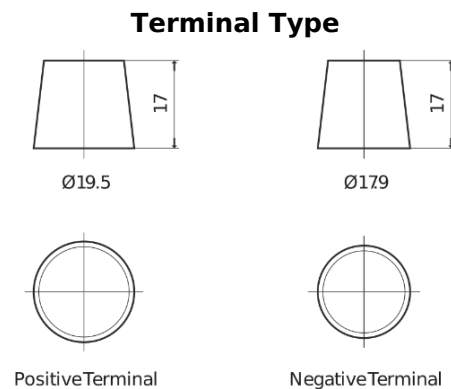

Product overview

Batteries for Cars

Premium EA754

Part number	EA754
Technology	Flooded
EAN/GTIN	3661024034166
Voltage	12 V
Capacity	75.0 Ah
CCA	630 A
Length	270 mm
Width	173 mm
Height	222 mm
Box size	D26
Polarity	ETN 0
Terminal Type	EN taper post
Hold Down	Korean B1+B6
Weights (subject of variation)	17.40 kg