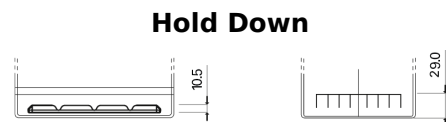

Product overview

Batteries for Cars

Premium EA754

Part number	EA754
Technology	Flooded
EAN/GTIN	3661024034166
Voltage	12 V
Capacity	75.0 Ah
CCA	630 A
Length	270 mm
Width	173 mm
Height	222 mm
Box size	D26
Polarity	ETN 0
Terminal Type	EN taper post
Hold Down	Korean B1+B6
Weights (subject of variation)	17.40 kg