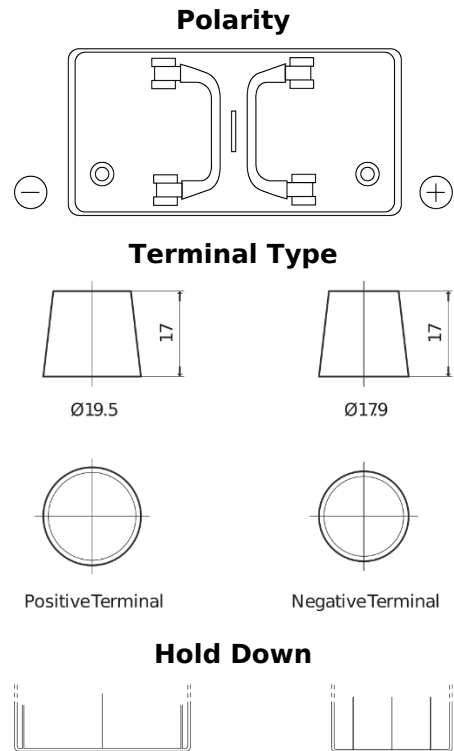

Product overview

Batteries for Trucks, Buses, Construction, Agriculture

StartPRO FG1250

Part number	FG1250
Technology	Flooded
EAN/GTIN	3661024045407
Voltage	12 V
Capacity	125 Ah
CCA	760 A
Length	349 mm
Width	175 mm
Height	285 mm
Box size	D03
Polarity	ETN 0
Terminal Type	EN taper post
Hold Down	B0
Weights (subject of variation)	29.50 kg