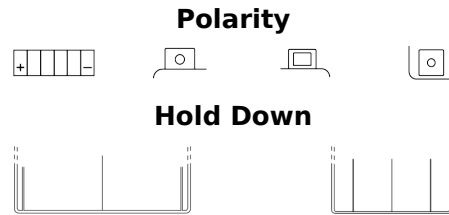

**Product overview**

Batteries for Motorcycles, ATVs, Snowmobiles, Garden

**AGM Ready AGM12-15**

Part number	AGM12-15
Technology	AGM
EAN/GTIN	3661024038133
Voltage	12 V
Capacity	14.0 Ah
CCA	215 A
Length	150 mm
Width	90 mm
Height	160 mm
Box size	C57
Polarity	ETN 1
Terminal Type	M04
Hold Down	B0
Weights (subject of variation)	5.00 kg