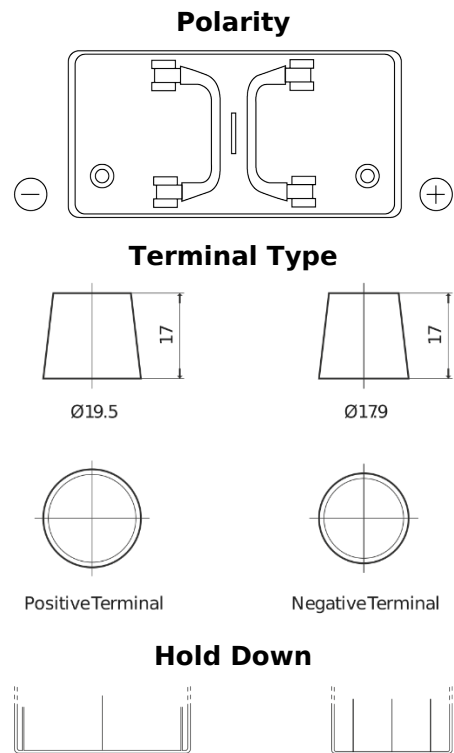

Product overview

Batteries for Trucks, Buses, Construction, Agriculture

StartPRO EG1250

Part number	EG1250
Technology	Flooded
EAN/GTIN	3661024035408
Voltage	12 V
Capacity	125 Ah
CCA	760 A
Length	349 mm
Width	175 mm
Height	285 mm
Box size	D03
Polarity	ETN 0
Terminal Type	EN taper post
Hold Down	B0
Weights (subject of variation)	29.50 kg