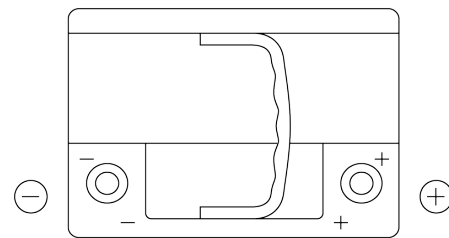

**Product overview**

Batteries for Cars

**Premium EA640**

Part number	EA640
Technology	Flooded
EAN/GTIN	3661024034227
Voltage	12 V
Capacity	64.0 Ah
CCA	640 A
Length	242 mm
Width	175 mm
Height	190 mm
Box size	L02
Polarity	ETN 0
Terminal Type	EN taper post
Hold Down	B13
Weights (subject of variation)	14.90 kg

**Polarity**

**Terminal Type**

Positive Terminal

Negative Terminal

**Hold Down**

Design, features and specifications are subject to change without notice. We disclaim any representation or warranty, express or implied, concerning the data or recommendations, and in no event shall be liable for any loss or damage claimed to have arisen as a result. Some products may not be available in your local market.