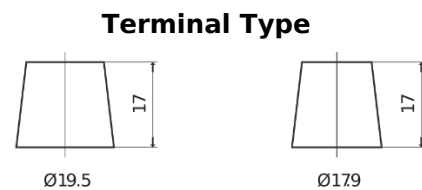

Product overview

Batteries for Marine and Leisure

Equipment GEL ES1300

Part number	ES1300
Technology	GEL
EAN/GTIN	3661024035781
Voltage	12 V
Capacity	120 Ah
Watt hour	1300 Wh
Length	345 mm
Width	171 mm
Height	283 mm
Box size	D03
Polarity	ETN 0
Terminal Type	EN taper post
Hold Down	B0
Weights (subject of variation)	37.50 kg