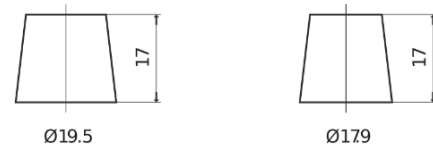

**Product overview**

Batteries for Cars

**Premium EA612**

|                                |               |
|--------------------------------|---------------|
| Part number                    | EA612         |
| Technology                     | Flooded       |
| EAN/GTIN                       | 3661024034272 |
| Voltage                        | 12 V          |
| Capacity                       | 61.0 Ah       |
| CCA                            | 600 A         |
| Length                         | 242 mm        |
| Width                          | 175 mm        |
| Height                         | 175 mm        |
| Box size                       | LB2           |
| Polarity                       | ETN 0         |
| Terminal Type                  | EN taper post |
| Hold Down                      | B13           |
| Weights (subject of variation) | 14.00 kg      |

**Polarity**

**Terminal Type**

Positive Terminal

Negative Terminal

**Hold Down**

Design, features and specifications are subject to change without notice. We disclaim any representation or warranty, express or implied, concerning the data or recommendations, and in no event shall be liable for any loss or damage claimed to have arisen as a result. Some products may not be available in your local market.