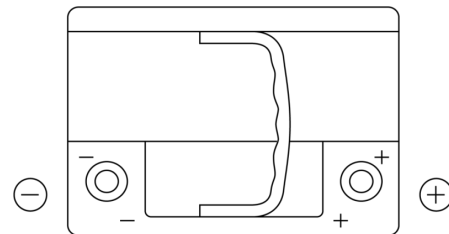

**Product overview**

Batteries for Cars

**Premium EA612**

|                                |               |
|--------------------------------|---------------|
| Part number                    | EA612         |
| Technology                     | Flooded       |
| EAN/GTIN                       | 3661024034272 |
| Voltage                        | 12 V          |
| Capacity                       | 61.0 Ah       |
| CCA                            | 600 A         |
| Length                         | 242 mm        |
| Width                          | 175 mm        |
| Height                         | 175 mm        |
| Box size                       | LB2           |
| Polarity                       | ETN 0         |
| Terminal Type                  | EN taper post |
| Hold Down                      | B13           |
| Weights (subject of variation) | 14.00 kg      |

**Polarity**

**Terminal Type**

Positive Terminal

Negative Terminal

**Hold Down**

Design, features and specifications are subject to change without notice. We disclaim any representation or warranty, express or implied, concerning the data or recommendations, and in no event shall be liable for any loss or damage claimed to have arisen as a result. Some products may not be available in your local market.