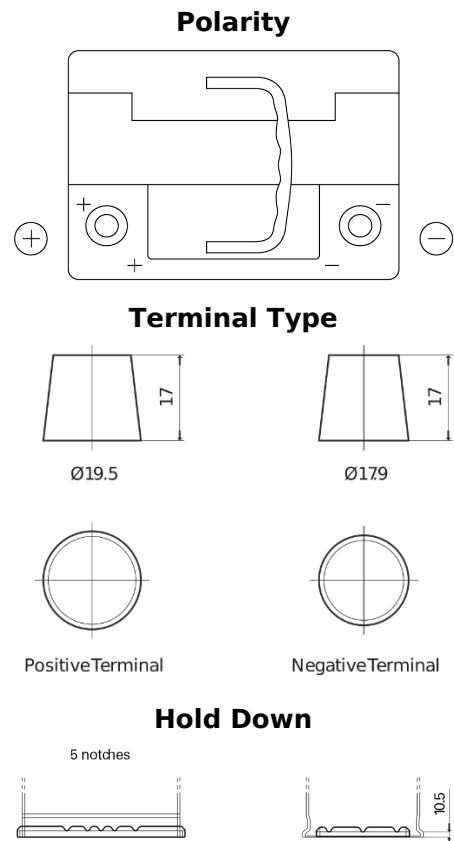

Product overview

Batteries for Cars

Premium EA601

Part number	EA601
Technology	Flooded
EAN/GTIN	3661024034234
Voltage	12 V
Capacity	60.0 Ah
CCA	600 A
Length	242 mm
Width	175 mm
Height	190 mm
Box size	L02
Polarity	ETN 1
Terminal Type	EN taper post
Hold Down	B13
Weights (subject of variation)	15.00 kg