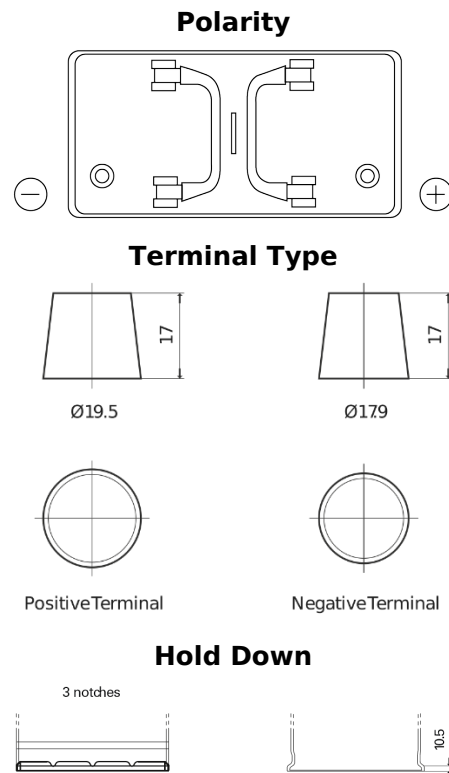

Product overview

Batteries for Trucks, Buses, Construction, Agriculture

PowerPRO TF1202

Part number	TF1202
Technology	Flooded
EAN/GTIN	3661024055277
Voltage	12 V
Capacity	120 Ah
CCA	870 A
Length	349 mm
Width	175 mm
Height	235 mm
Box size	D02
Polarity	ETN 0
Terminal Type	EN taper post
Hold Down	B1
Weights (subject of variation)	27.50 kg