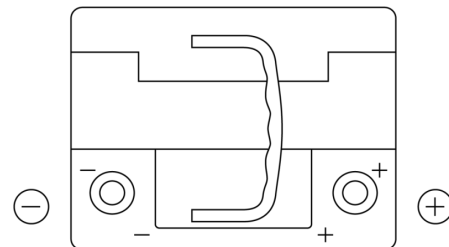

**Product overview**

Batteries for Cars

**Premium EA530**

Part number	EA530
Technology	Flooded
EAN/GTIN	3661024034203
Voltage	12 V
Capacity	53.0 Ah
CCA	540 A
Length	207 mm
Width	175 mm
Height	190 mm
Box size	L01
Polarity	ETN 0
Terminal Type	EN taper post
Hold Down	B13
Weights (subject of variation)	12.70 kg

**Polarity**

**Terminal Type**

Positive Terminal

Negative Terminal

**Hold Down**

Design, features and specifications are subject to change without notice. We disclaim any representation or warranty, express or implied, concerning the data or recommendations, and in no event shall be liable for any loss or damage claimed to have arisen as a result. Some products may not be available in your local market.