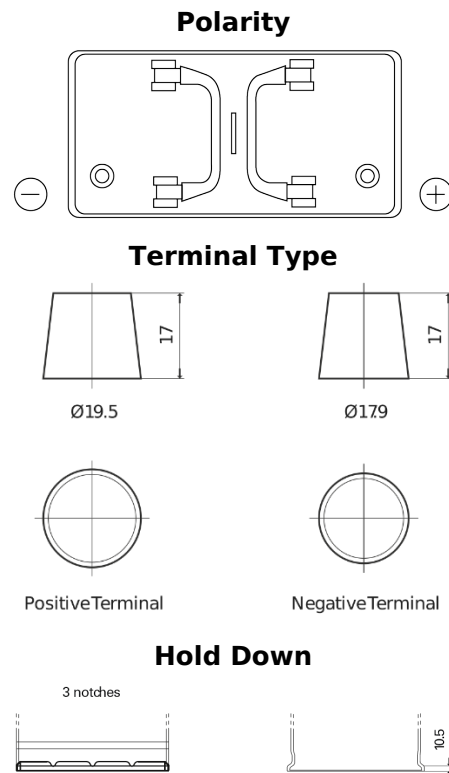

Product overview

Batteries for Trucks, Buses, Construction, Agriculture

PowerPRO EF1202

| | |
|--------------------------------|---------------|
| Part number | EF1202 |
| Technology | Flooded |
| EAN/GTIN | 3661024035279 |
| Voltage | 12 V |
| Capacity | 120 Ah |
| CCA | 870 A |
| Length | 349 mm |
| Width | 175 mm |
| Height | 235 mm |
| Box size | D02 |
| Polarity | ETN 0 |
| Terminal Type | EN taper post |
| Hold Down | B1 |
| Weights (subject of variation) | 27.50 kg |