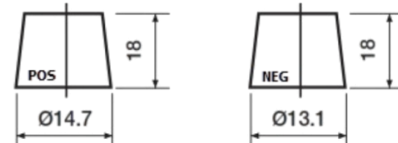

**Product overview**

Batteries for Cars

**Premium EA456**

Part number	EA456
Technology	Flooded
EAN/GTIN	3661024034128
Voltage	12 V
Capacity	45.0 Ah
CCA	390 A
Length	237 mm
Width	127 mm
Height	227 mm
Box size	B24
Polarity	ETN 0
Terminal Type	JIS taper post
Hold Down	B1
Weights (subject of variation)	11.80 kg

**Polarity**

**Terminal Type**

Remove T1 adapter for T3

**Hold Down**

Design, features and specifications are subject to change without notice. We disclaim any representation or warranty, express or implied, concerning the data or recommendations, and in no event shall be liable for any loss or damage claimed to have arisen as a result. Some products may not be available in your local market.