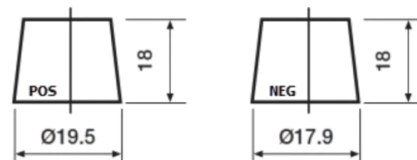

**Product overview**

Batteries for Cars

**Premium EA456**

Part number	EA456
Technology	Flooded
EAN/GTIN	3661024034128
Voltage	12 V
Capacity	45.0 Ah
CCA	390 A
Length	237 mm
Width	127 mm
Height	227 mm
Box size	B24
Polarity	ETN 0
Terminal Type	JIS taper post
Hold Down	B1
Weights (subject of variation)	11.80 kg

**Polarity**

**Terminal Type**

Remove T1 adapter for T3

**Hold Down**

Design, features and specifications are subject to change without notice. We disclaim any representation or warranty, express or implied, concerning the data or recommendations, and in no event shall be liable for any loss or damage claimed to have arisen as a result. Some products may not be available in your local market.