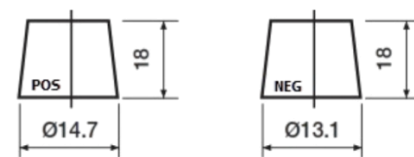

Design, features and specifications are subject to change without notice. We disclaim any representation or warranty, express or implied, concerning the data or recommendations, and in no event shall be liable for any loss or damage claimed to have arisen as a result. Some products may not be available in your local market.