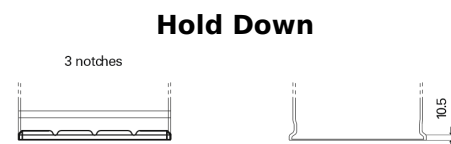

Design, features and specifications are subject to change without notice. We disclaim any representation or warranty, express or implied, concerning the data or recommendations, and in no event shall be liable for any loss or damage claimed to have arisen as a result. Some products may not be available in your local market.