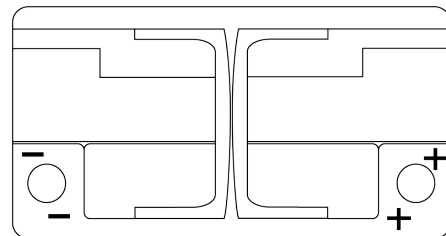

Product overview

Batteries for Cars

Premium EA1050

Part number	EA1050
Technology	Flooded
EAN/GTIN	3661024034302
Voltage	12 V
Capacity	105.0 Ah
CCA	850 A
Length	315 mm
Width	175 mm
Height	205 mm
Box size	LH4
Polarity	ETN 0
Terminal Type	EN taper post
Hold Down	B13
Weights (subject of variation)	23.10 kg

Polarity

Terminal Type

Positive Terminal

Negative Terminal

Hold Down

Design, features and specifications are subject to change without notice. We disclaim any representation or warranty, express or implied, concerning the data or recommendations, and in no event shall be liable for any loss or damage claimed to have arisen as a result. Some products may not be available in your local market.