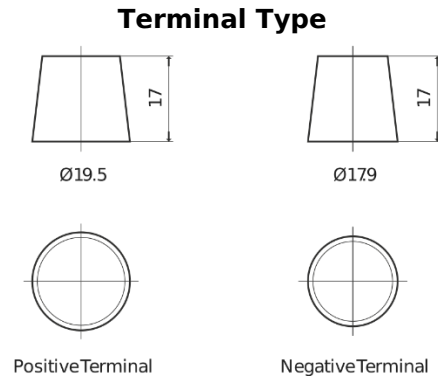

Product overview

Batteries for Marine and Leisure

Dual ER550

Part number	ER550
Technology	Flooded
EAN/GTIN	3661024035989
Voltage	12 V
Capacity	115 Ah
CCA	760 A
Watt hour	550 Wh
Length	349 mm
Width	175 mm
Height	235 mm
Box size	D02
Polarity	ETN 1
Terminal Type	EN taper post
Hold Down	B0
Weights (subject of variation)	27.80 kg