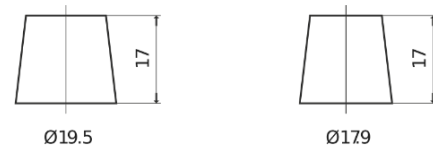

**Product overview**

Batteries for Cars

**Premium EA1000**

Part number	EA1000
Technology	Flooded
EAN/GTIN	3661024034258
Voltage	12 V
Capacity	100.0 Ah
CCA	900 A
Length	353 mm
Width	175 mm
Height	190 mm
Box size	L05
Polarity	ETN 0
Terminal Type	EN taper post
Hold Down	B13
Weights (subject of variation)	22.60 kg

**Polarity**

**Terminal Type**

Positive Terminal

Negative Terminal

**Hold Down**

Design, features and specifications are subject to change without notice. We disclaim any representation or warranty, express or implied, concerning the data or recommendations, and in no event shall be liable for any loss or damage claimed to have arisen as a result. Some products may not be available in your local market.