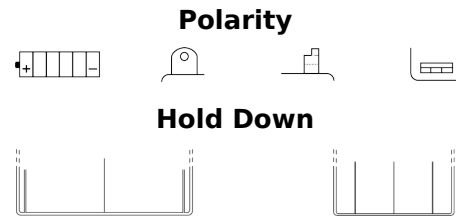

**Product overview**

Batteries for Motorcycles, ATVs, Snowmobiles, Garden

**Conventional 12N12A-4A-1**

|                                |               |
|--------------------------------|---------------|
| Part number                    | 12N12A-4A-1   |
| Technology                     | Flooded       |
| EAN/GTIN                       | 3661024033282 |
| Voltage                        | 12 V          |
| Capacity                       | 12.0 Ah       |
| CCA                            | 115 A         |
| Length                         | 135 mm        |
| Width                          | 80 mm         |
| Height                         | 160 mm        |
| Box size                       | C45           |
| Polarity                       | ETN 1         |
| Terminal Type                  | M06           |
| Hold Down                      | B0            |
| Weights (subject of variation) | 3.90 kg       |