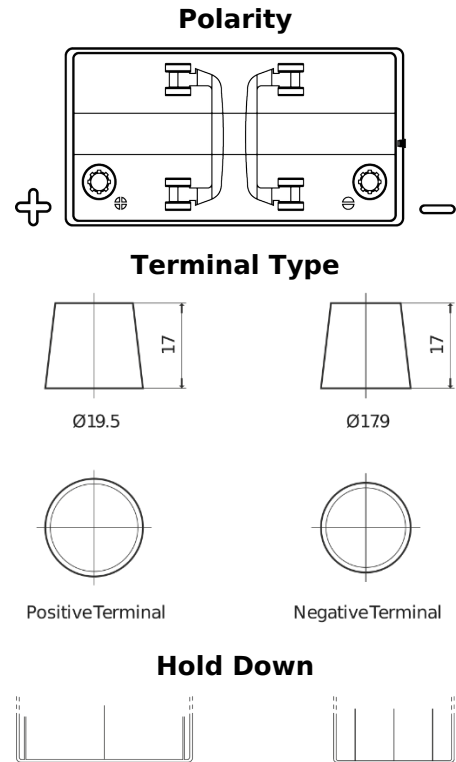

Product overview

Batteries for Marine and Leisure

Start EN850

Part number	EN850
Technology	Flooded
EAN/GTIN	3661024036078
Voltage	12 V
Capacity	110 Ah
CCA	750 A
MCA	850
Length	349 mm
Width	175 mm
Height	235 mm
Box size	D02
Polarity	ETN 1
Terminal Type	EN taper post
Hold Down	B0
Weights (subject of variation)	25.40 kg