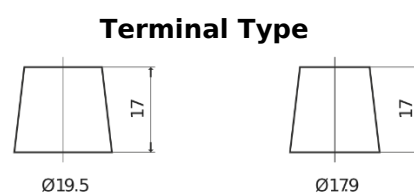

Product overview

Batteries for Trucks, Buses, Construction, Agriculture

StartPRO DG2253

Part number	DG2253
Technology	Flooded
EAN/GTIN	3661024026963
Voltage	12 V
Capacity	225.0 Ah
CCA	1200 A
Length	518 mm
Width	274 mm
Height	240 mm
Box size	D06
Polarity	ETN 3
Terminal Type	EN taper post
Hold Down	B0
Weights (subject of variation)	54.90 kg