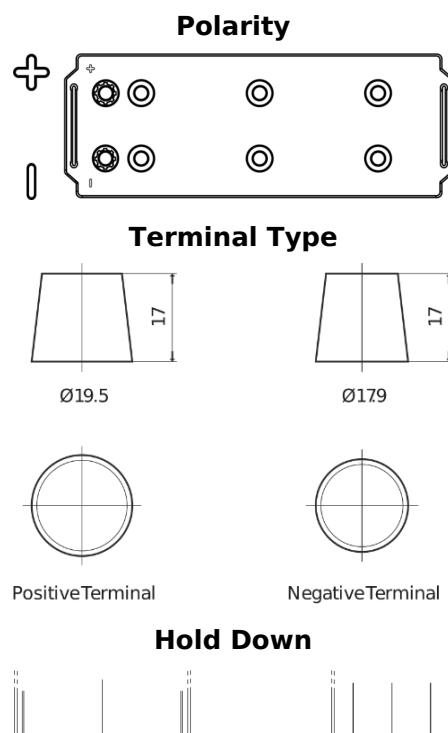

Product overview

Batteries for Trucks, Buses, Construction, Agriculture

StartPRO DG1403

Part number	DG1403
Technology	Flooded
EAN/GTIN	3661024025423
Voltage	12 V
Capacity	140.0 Ah
CCA	800 A
Length	513 mm
Width	189 mm
Height	223 mm
Box size	D04
Polarity	ETN 3
Terminal Type	EN taper post
Hold Down	B0
Weights (subject of variation)	34.10 kg