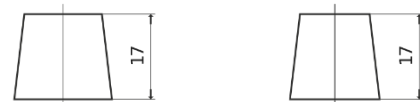

Product overview

Batteries for Trucks, Buses, Construction, Agriculture

Endurance+PRO Gel TD851T

Part number	TD851T
Technology	GEL
EAN/GTIN	3661024057615
Voltage	12 V
Capacity	85 Ah
CCA	350 A
Length	349 mm
Width	175 mm
Height	235 mm
Box size	D02
Polarity	ETN 1
Terminal Type	EN taper post
Hold Down	B0
Weights (subject of variation)	29.50 kg

Polarity

Terminal Type

Ø19.5

Ø17.9

Positive Terminal

Negative Terminal

Hold Down

Design, features and specifications are subject to change without notice. We disclaim any representation or warranty, express or implied, concerning the data or recommendations, and in no event shall be liable for any loss or damage claimed to have arisen as a result. Some products may not be available in your local market.