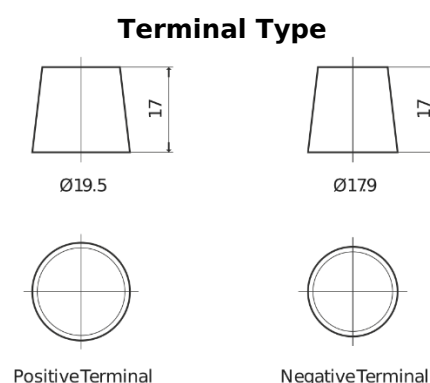

**Product overview**

Batteries for Trucks, Buses, Construction, Agriculture

**StartPRO DG1403**

Part number	DG1403
Technology	Flooded
EAN/GTIN	3661024025423
Voltage	12 V
Capacity	140.0 Ah
CCA	800 A
Length	513 mm
Width	189 mm
Height	223 mm
Box size	D04
Polarity	ETN 3
Terminal Type	EN taper post
Hold Down	B0
Weights (subject of variation)	34.10 kg