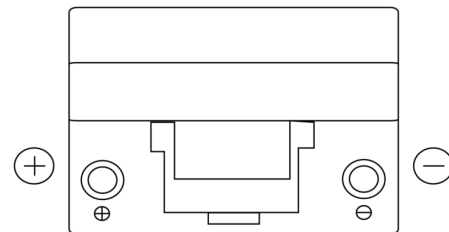

**Product overview**

Batteries for Cars

**Power DB955**

Part number	DB955
Technology	Flooded
EAN/GTIN	3661024024464
Voltage	12 V
Capacity	95.0 Ah
CCA	760 A
Length	306 mm
Width	173 mm
Height	222 mm
Box size	D31
Polarity	ETN 1
Terminal Type	EN taper post
Hold Down	Korean B1
Weights (subject of variation)	20.60 kg

**Polarity**

**Terminal Type**

Positive Terminal

Negative Terminal

**Hold Down**

Design, features and specifications are subject to change without notice. We disclaim any representation or warranty, express or implied, concerning the data or recommendations, and in no event shall be liable for any loss or damage claimed to have arisen as a result. Some products may not be available in your local market.