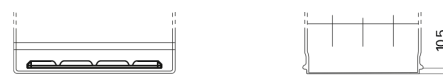

Product overview

Batteries for Cars

Power DB955

Part number	DB955
Technology	Flooded
EAN/GTIN	3661024024464
Voltage	12 V
Capacity	95.0 Ah
CCA	760 A
Length	306 mm
Width	173 mm
Height	222 mm
Box size	D31
Polarity	ETN 1
Terminal Type	EN taper post
Hold Down	Korean B1
Weights (subject of variation)	20.60 kg

Polarity

Terminal Type

Hold Down

Design, features and specifications are subject to change without notice. We disclaim any representation or warranty, express or implied, concerning the data or recommendations, and in no event shall be liable for any loss or damage claimed to have arisen as a result. Some products may not be available in your local market.