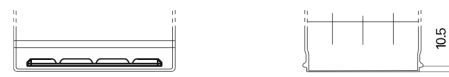

**Product overview**

Batteries for Cars

**Power DB955**

Part number	DB955
Technology	Flooded
EAN/GTIN	3661024024464
Voltage	12 V
Capacity	95.0 Ah
CCA	760 A
Length	306 mm
Width	173 mm
Height	222 mm
Box size	D31
Polarity	ETN 1
Terminal Type	EN taper post
Hold Down	Korean B1
Weights (subject of variation)	20.60 kg

**Polarity**

**Terminal Type**

Positive Terminal

Negative Terminal

**Hold Down**

Design, features and specifications are subject to change without notice. We disclaim any representation or warranty, express or implied, concerning the data or recommendations, and in no event shall be liable for any loss or damage claimed to have arisen as a result. Some products may not be available in your local market.