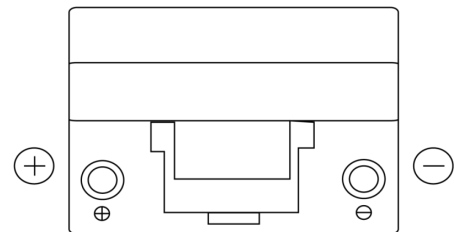

Product overview

Batteries for Cars

Power DB955

Part number	DB955
Technology	Flooded
EAN/GTIN	3661024024464
Voltage	12 V
Capacity	95.0 Ah
CCA	760 A
Length	306 mm
Width	173 mm
Height	222 mm
Box size	D31
Polarity	ETN 1
Terminal Type	EN taper post
Hold Down	Korean B1
Weights (subject of variation)	20.60 kg

Polarity

Terminal Type

Positive Terminal

Negative Terminal

Hold Down

Design, features and specifications are subject to change without notice. We disclaim any representation or warranty, express or implied, concerning the data or recommendations, and in no event shall be liable for any loss or damage claimed to have arisen as a result. Some products may not be available in your local market.