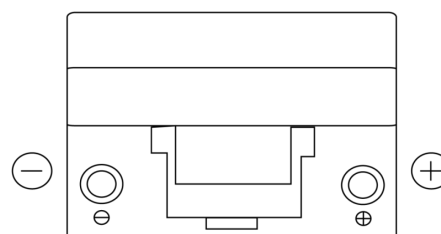

Product overview

Batteries for Cars

Power DB954

Part number	DB954
Technology	Flooded
EAN/GTIN	3661024024457
Voltage	12 V
Capacity	95.0 Ah
CCA	760 A
Length	306 mm
Width	173 mm
Height	222 mm
Box size	D31
Polarity	ETN 0
Terminal Type	EN taper post
Hold Down	Korean B1
Weights (subject of variation)	20.60 kg

Polarity

Terminal Type

Hold Down

Design, features and specifications are subject to change without notice. We disclaim any representation or warranty, express or implied, concerning the data or recommendations, and in no event shall be liable for any loss or damage claimed to have arisen as a result. Some products may not be available in your local market.