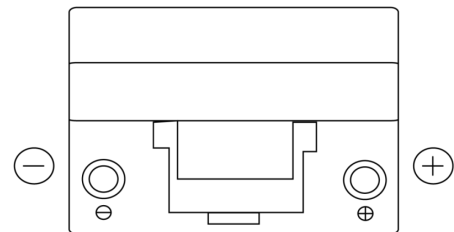

Product overview

Batteries for Cars

Power DB954

Part number	DB954
Technology	Flooded
EAN/GTIN	3661024024457
Voltage	12 V
Capacity	95.0 Ah
CCA	760 A
Length	306 mm
Width	173 mm
Height	222 mm
Box size	D31
Polarity	ETN 0
Terminal Type	EN taper post
Hold Down	Korean B1
Weights (subject of variation)	20.60 kg

Polarity

Terminal Type

Positive Terminal

Negative Terminal

Hold Down

Design, features and specifications are subject to change without notice. We disclaim any representation or warranty, express or implied, concerning the data or recommendations, and in no event shall be liable for any loss or damage claimed to have arisen as a result. Some products may not be available in your local market.