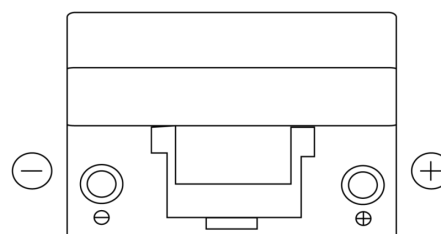

**Product overview**

Batteries for Cars

**Power DB954**

Part number	DB954
Technology	Flooded
EAN/GTIN	3661024024457
Voltage	12 V
Capacity	95.0 Ah
CCA	760 A
Length	306 mm
Width	173 mm
Height	222 mm
Box size	D31
Polarity	ETN 0
Terminal Type	EN taper post
Hold Down	Korean B1
Weights (subject of variation)	20.60 kg

**Polarity**

**Terminal Type**

Positive Terminal

Negative Terminal

**Hold Down**

Design, features and specifications are subject to change without notice. We disclaim any representation or warranty, express or implied, concerning the data or recommendations, and in no event shall be liable for any loss or damage claimed to have arisen as a result. Some products may not be available in your local market.