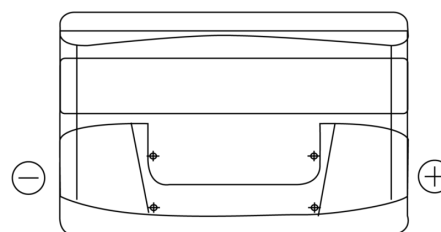

Product overview

Batteries for Cars

Power DB950

Part number	DB950
Technology	Flooded
EAN/GTIN	3661024024587
Voltage	12 V
Capacity	95.0 Ah
CCA	800 A
Length	353 mm
Width	175 mm
Height	190 mm
Box size	L05
Polarity	ETN 0
Terminal Type	EN taper post
Hold Down	B13
Weights (subject of variation)	21.60 kg

Polarity

Terminal Type

Positive Terminal

Negative Terminal

Hold Down

Design, features and specifications are subject to change without notice. We disclaim any representation or warranty, express or implied, concerning the data or recommendations, and in no event shall be liable for any loss or damage claimed to have arisen as a result. Some products may not be available in your local market.