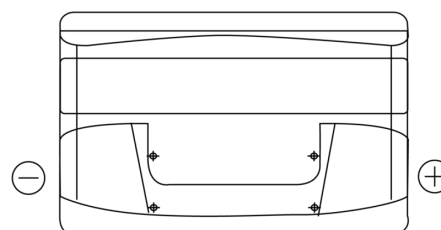

**Product overview**

Batteries for Cars

**Power DB950**

Part number	DB950
Technology	Flooded
EAN/GTIN	3661024024587
Voltage	12 V
Capacity	95.0 Ah
CCA	800 A
Length	353 mm
Width	175 mm
Height	190 mm
Box size	L05
Polarity	ETN 0
Terminal Type	EN taper post
Hold Down	B13
Weights (subject of variation)	21.60 kg

**Polarity**

**Terminal Type**

Positive Terminal

Negative Terminal

**Hold Down**

Design, features and specifications are subject to change without notice. We disclaim any representation or warranty, express or implied, concerning the data or recommendations, and in no event shall be liable for any loss or damage claimed to have arisen as a result. Some products may not be available in your local market.