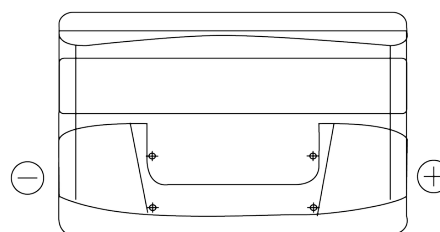

Product overview

Batteries for Cars

Power DB950

| | |
|--------------------------------|---------------|
| Part number | DB950 |
| Technology | Flooded |
| EAN/GTIN | 3661024024587 |
| Voltage | 12 V |
| Capacity | 95.0 Ah |
| CCA | 800 A |
| Length | 353 mm |
| Width | 175 mm |
| Height | 190 mm |
| Box size | L05 |
| Polarity | ETN 0 |
| Terminal Type | EN taper post |
| Hold Down | B13 |
| Weights (subject of variation) | 21.60 kg |

Polarity

Terminal Type

Positive Terminal

Negative Terminal

Hold Down

Design, features and specifications are subject to change without notice. We disclaim any representation or warranty, express or implied, concerning the data or recommendations, and in no event shall be liable for any loss or damage claimed to have arisen as a result. Some products may not be available in your local market.