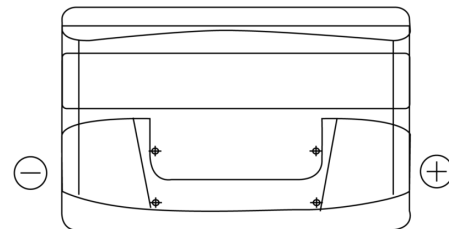

Product overview

Batteries for Cars

Power DB852

Part number	DB852
Technology	Flooded
EAN/GTIN	3661024024662
Voltage	12 V
Capacity	85.0 Ah
CCA	760 A
Length	353 mm
Width	175 mm
Height	175 mm
Box size	LB5
Polarity	ETN 0
Terminal Type	EN taper post
Hold Down	B13
Weights (subject of variation)	19.40 kg

Polarity

Terminal Type

Positive Terminal

Negative Terminal

Hold Down

Design, features and specifications are subject to change without notice. We disclaim any representation or warranty, express or implied, concerning the data or recommendations, and in no event shall be liable for any loss or damage claimed to have arisen as a result. Some products may not be available in your local market.