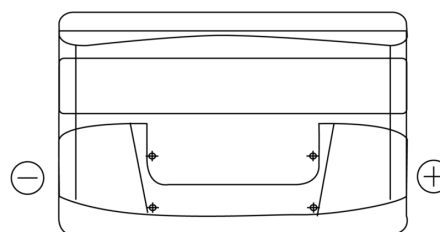

Product overview

Batteries for Cars

Power DB852

Part number	DB852
Technology	Flooded
EAN/GTIN	3661024024662
Voltage	12 V
Capacity	85.0 Ah
CCA	760 A
Length	353 mm
Width	175 mm
Height	175 mm
Box size	LB5
Polarity	ETN 0
Terminal Type	EN taper post
Hold Down	B13
Weights (subject of variation)	19.40 kg

Polarity

Terminal Type

Positive Terminal

Negative Terminal

Hold Down

Design, features and specifications are subject to change without notice. We disclaim any representation or warranty, express or implied, concerning the data or recommendations, and in no event shall be liable for any loss or damage claimed to have arisen as a result. Some products may not be available in your local market.