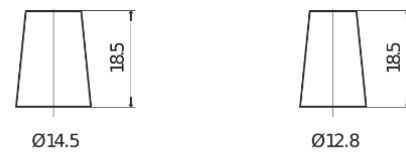

Terminal Type