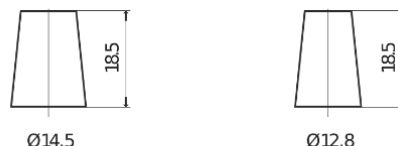

Terminal Type