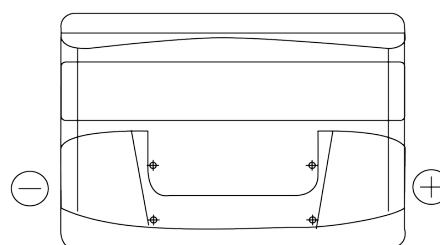

Product overview

Batteries for Cars

Power DB802

Part number	DB802
Technology	Flooded
EAN/GTIN	3661024024655
Voltage	12 V
Capacity	80.0 Ah
CCA	700 A
Length	315 mm
Width	175 mm
Height	175 mm
Box size	LB4
Polarity	ETN 0
Terminal Type	EN taper post
Hold Down	B13
Weights (subject of variation)	17.80 kg

Polarity

Terminal Type

Positive Terminal

Negative Terminal

Hold Down

Design, features and specifications are subject to change without notice. We disclaim any representation or warranty, express or implied, concerning the data or recommendations, and in no event shall be liable for any loss or damage claimed to have arisen as a result. Some products may not be available in your local market.