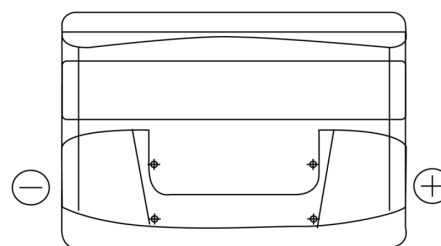

Product overview

Batteries for Cars

Power DB800

Part number	DB800
Technology	Flooded
EAN/GTIN	3661024026246
Voltage	12 V
Capacity	80.0 Ah
CCA	640 A
Length	315 mm
Width	175 mm
Height	190 mm
Box size	L04
Polarity	ETN 0
Terminal Type	EN taper post
Hold Down	B13
Weights (subject of variation)	19.00 kg

Polarity

Terminal Type

Positive Terminal

Negative Terminal

Hold Down

Design, features and specifications are subject to change without notice. We disclaim any representation or warranty, express or implied, concerning the data or recommendations, and in no event shall be liable for any loss or damage claimed to have arisen as a result. Some products may not be available in your local market.