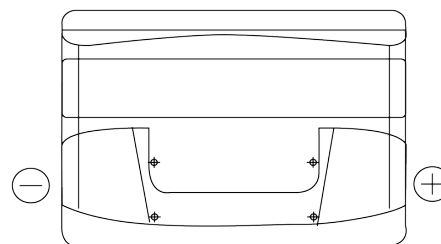

Product overview

Batteries for Cars

Power DB800

Part number	DB800
Technology	Flooded
EAN/GTIN	3661024026246
Voltage	12 V
Capacity	80.0 Ah
CCA	640 A
Length	315 mm
Width	175 mm
Height	190 mm
Box size	L04
Polarity	ETN 0
Terminal Type	EN taper post
Hold Down	B13
Weights (subject of variation)	19.00 kg

Polarity

Terminal Type

Positive Terminal

Negative Terminal

Hold Down

Design, features and specifications are subject to change without notice. We disclaim any representation or warranty, express or implied, concerning the data or recommendations, and in no event shall be liable for any loss or damage claimed to have arisen as a result. Some products may not be available in your local market.