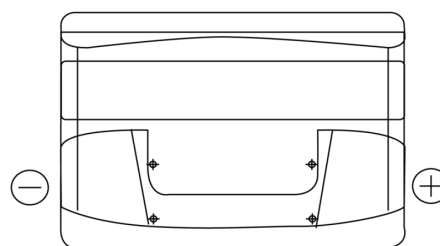

Product overview

Batteries for Cars

Power DB740

Part number	DB740
Technology	Flooded
EAN/GTIN	3661024024556
Voltage	12 V
Capacity	74.0 Ah
CCA	680 A
Length	278 mm
Width	175 mm
Height	190 mm
Box size	L03
Polarity	ETN 0
Terminal Type	EN taper post
Hold Down	B13
Weights (subject of variation)	16.60 kg

Polarity

Terminal Type

Positive Terminal

Negative Terminal

Hold Down

Design, features and specifications are subject to change without notice. We disclaim any representation or warranty, express or implied, concerning the data or recommendations, and in no event shall be liable for any loss or damage claimed to have arisen as a result. Some products may not be available in your local market.