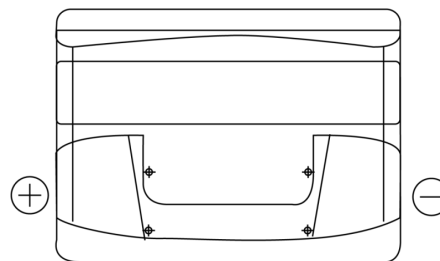

Product overview

Batteries for Cars

Power DB621

Part number	DB621
Technology	Flooded
EAN/GTIN	3661024024549
Voltage	12 V
Capacity	62.0 Ah
CCA	540 A
Length	242 mm
Width	175 mm
Height	190 mm
Box size	L02
Polarity	ETN 1
Terminal Type	EN taper post
Hold Down	B13
Weights (subject of variation)	14.20 kg

Polarity

Terminal Type

Hold Down

Design, features and specifications are subject to change without notice. We disclaim any representation or warranty, express or implied, concerning the data or recommendations, and in no event shall be liable for any loss or damage claimed to have arisen as a result. Some products may not be available in your local market.