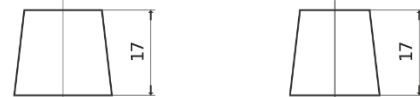

Product overview

Batteries for Cars

Power DB621

Part number	DB621
Technology	Flooded
EAN/GTIN	3661024024549
Voltage	12 V
Capacity	62.0 Ah
CCA	540 A
Length	242 mm
Width	175 mm
Height	190 mm
Box size	L02
Polarity	ETN 1
Terminal Type	EN taper post
Hold Down	B13
Weights (subject of variation)	14.20 kg

Polarity

Terminal Type

Ø19.5

Ø179

Positive Terminal

Negative Terminal

Hold Down

5 notches