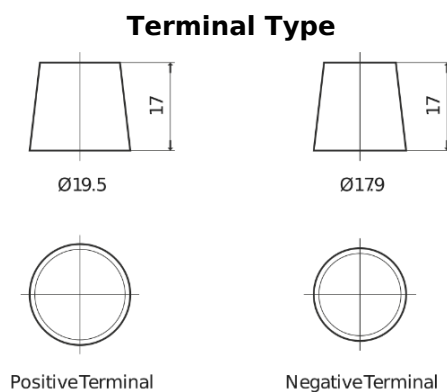

Product overview

Batteries for Cars

Power DB604

Part number	DB604
Technology	Flooded
EAN/GTIN	3661024024419
Voltage	12 V
Capacity	60.0 Ah
CCA	480 A
Length	230 mm
Width	173 mm
Height	222 mm
Box size	D23
Polarity	ETN 0
Terminal Type	EN taper post
Hold Down	Korean B1
Weights (subject of variation)	14.60 kg