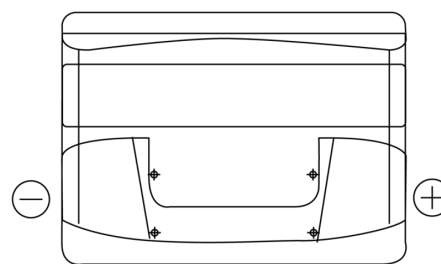

**Product overview**

Batteries for Cars

**Power DB500**

Part number	DB500
Technology	Flooded
EAN/GTIN	3661024024518
Voltage	12 V
Capacity	50.0 Ah
CCA	450 A
Length	207 mm
Width	175 mm
Height	190 mm
Box size	L01
Polarity	ETN 0
Terminal Type	EN taper post
Hold Down	B13
Weights (subject of variation)	12.20 kg

**Polarity**

**Terminal Type**

Positive Terminal

Negative Terminal

**Hold Down**

Design, features and specifications are subject to change without notice. We disclaim any representation or warranty, express or implied, concerning the data or recommendations, and in no event shall be liable for any loss or damage claimed to have arisen as a result. Some products may not be available in your local market.