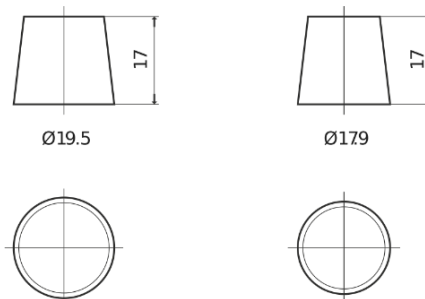

**Product overview**

Batteries for Cars

**Power DB500**

Part number	DB500
Technology	Flooded
EAN/GTIN	3661024024518
Voltage	12 V
Capacity	50.0 Ah
CCA	450 A
Length	207 mm
Width	175 mm
Height	190 mm
Box size	L01
Polarity	ETN 0
Terminal Type	EN taper post
Hold Down	B13
Weights (subject of variation)	12.20 kg

**Polarity**

**Terminal Type**

Positive Terminal

Negative Terminal

**Hold Down**

Design, features and specifications are subject to change without notice. We disclaim any representation or warranty, express or implied, concerning the data or recommendations, and in no event shall be liable for any loss or damage claimed to have arisen as a result. Some products may not be available in your local market.