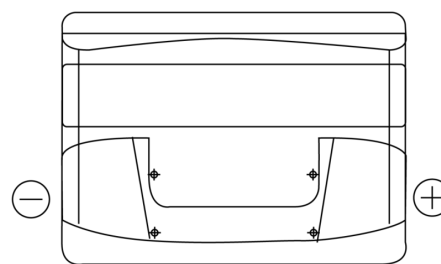

**Product overview**

Batteries for Cars

**Power DB500**

Part number	DB500
Technology	Flooded
EAN/GTIN	3661024024518
Voltage	12 V
Capacity	50.0 Ah
CCA	450 A
Length	207 mm
Width	175 mm
Height	190 mm
Box size	L01
Polarity	ETN 0
Terminal Type	EN taper post
Hold Down	B13
Weights (subject of variation)	12.20 kg

**Polarity**

**Terminal Type**

**Hold Down**

Design, features and specifications are subject to change without notice. We disclaim any representation or warranty, express or implied, concerning the data or recommendations, and in no event shall be liable for any loss or damage claimed to have arisen as a result. Some products may not be available in your local market.