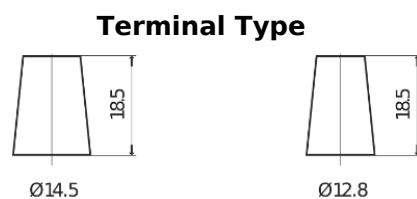

Product overview

Batteries for Cars

Power DB356

Part number	DB356
Technology	Flooded
EAN/GTIN	3661024024334
Voltage	12 V
Capacity	35.0 Ah
CCA	240 A
Length	187 mm
Width	127 mm
Height	220 mm
Box size	B19
Polarity	ETN 0
Terminal Type	JIS taper post
Hold Down	B0
Weights (subject of variation)	8.90 kg