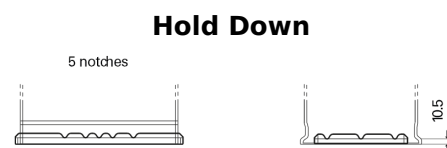

**Product overview**

Batteries for Cars

**Power DB1100**

Part number	DB1100
Technology	Flooded
EAN/GTIN	3661024026239
Voltage	12 V
Capacity	110.0 Ah
CCA	850 A
Length	392 mm
Width	175 mm
Height	190 mm
Box size	L06
Polarity	ETN 0
Terminal Type	EN taper post
Hold Down	B13
Weights (subject of variation)	26.30 kg