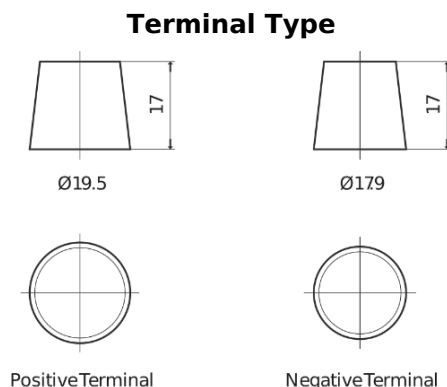

**Product overview**

Batteries for Cars

**Power DB1100**

Part number	DB1100
Technology	Flooded
EAN/GTIN	3661024026239
Voltage	12 V
Capacity	110.0 Ah
CCA	850 A
Length	392 mm
Width	175 mm
Height	190 mm
Box size	L06
Polarity	ETN 0
Terminal Type	EN taper post
Hold Down	B13
Weights (subject of variation)	26.30 kg