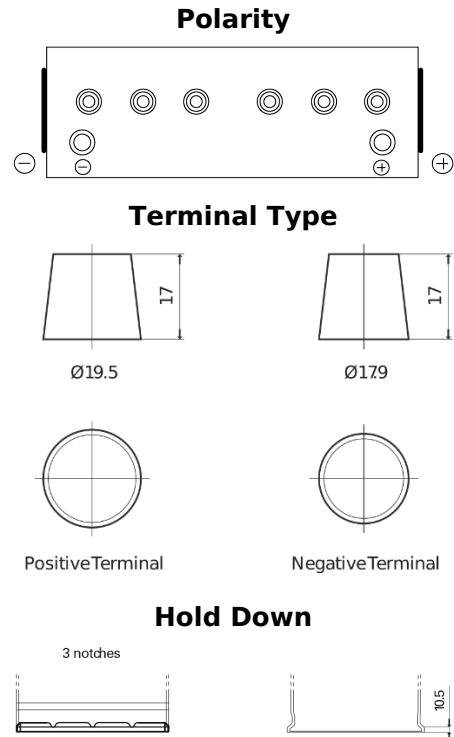

Product overview

Batteries for Trucks, Buses, Construction, Agriculture

StartPRO EG1402

Part number	EG1402
Technology	Flooded
EAN/GTIN	3661024035347
Voltage	12 V
Capacity	140 Ah
CCA	900 A
Length	508 mm
Width	175 mm
Height	205 mm
Box size	ATM
Polarity	ETN 0
Terminal Type	EN taper post
Hold Down	B1
Weights (subject of variation)	33.80 kg