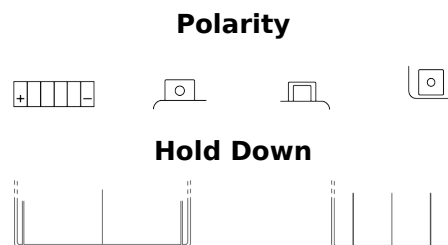

Product overview

Batteries for Motorcycles, ATVs, Snowmobiles, Garden

Li-Ion ELTX14H

Part number	ELTX14H
Technology	Li-Ion
EAN/GTIN	3661024036801
Voltage	12 V
Capacity	4 Ah
CCA	240 A
Watt hour	48 Wh
Length	150 mm
Width	90 mm
Height	95 mm
Box size	C53
Polarity	ETN 1
Terminal Type	M12
Hold Down	B0
Weights (subject of variation)	0.90 kg